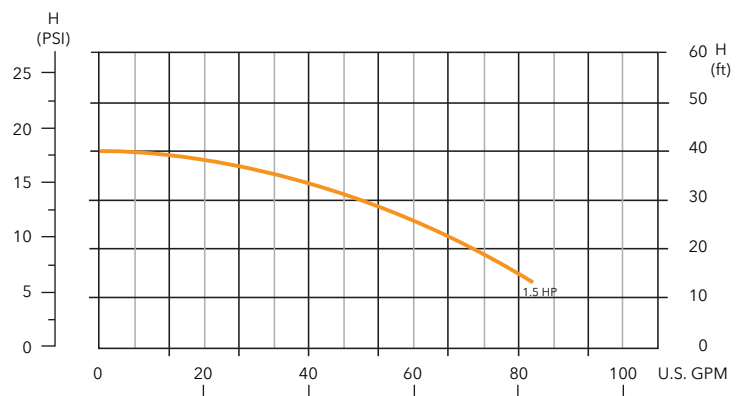

## ASTRAL Quality is now Available for Above Ground Pools!

MODEL NO	MODEL	VOLTS	HORSE POWER	UNION CONNECTION
27ASHT15	CASJH115	115	1.5	1.5"

MODEL	Yielding Curve (PSI vs GPM)			
	5 PSI	10 PSI	12 PSI	15 PSI
27ASHT15 (1.5HP)	90 GPM	70 GPM	52 GPM	42 GPM